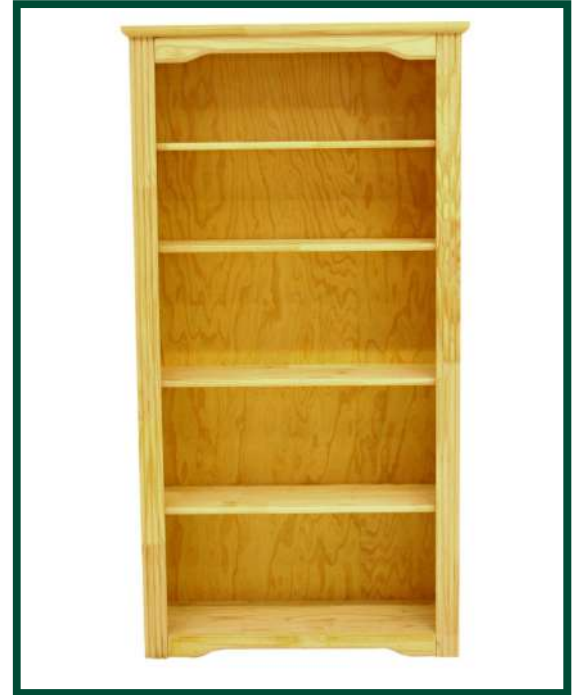

Festive Furniture Deals

ET KALEIDO BOOKCASE 900 - 1800HT

DIMENSIONS (APPROX.):
900MM X 350MM X 1800MM

WAS

UNVARNISHED: ~~R 2 680~~
VARNISHED: ~~R 3 450~~
FINISH OPTION 1: ~~R 3 940~~
FINISH OPTION 2: ~~R 4 115~~

NOW

R 2 450
R 3 095
R 3 495
R 3 625