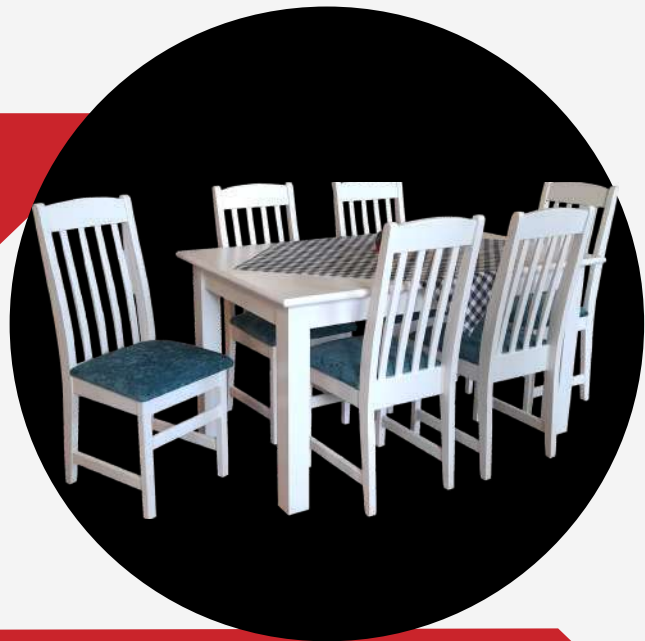

**ET SQUARE LEG TABLE
1500X900 +
6 X JANET CHAIRS
UPHOLSTERED**

UNVARNISHED ~~WAS: R 6 330~~

VARNISHED ~~WAS: R 7 945~~

FINISH OPTION 1 ~~WAS: R 9 015~~

FINISH OPTION 2 ~~WAS: R 9 355~~

NOW: R 5 495

NOW: R 6 850